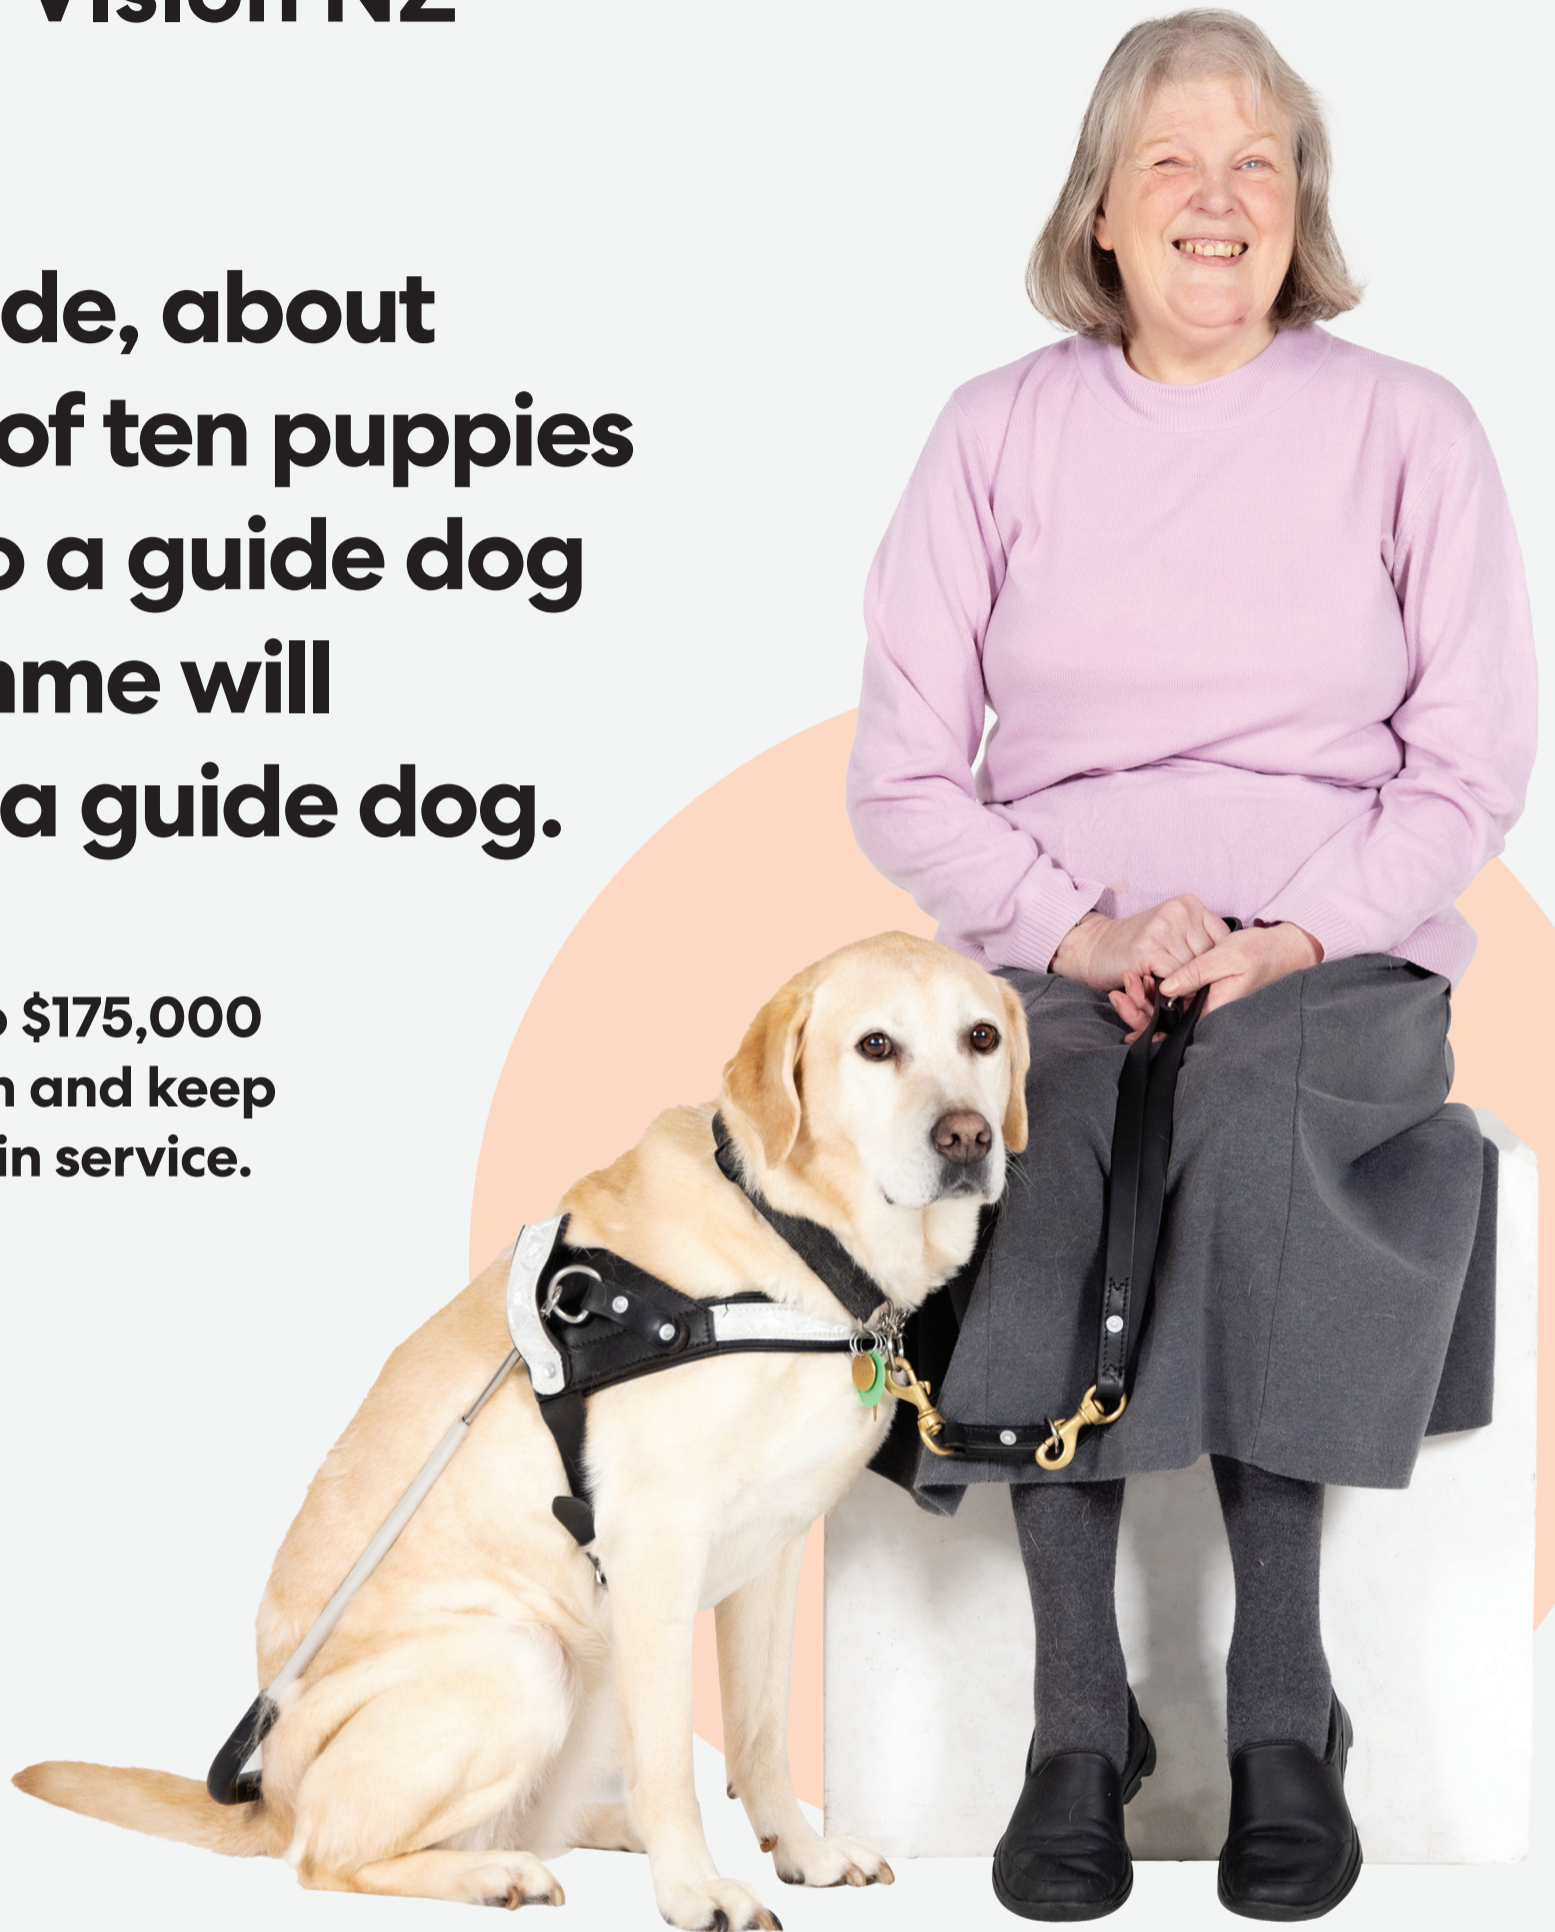

**Worldwide, about
four out of ten puppies
born into a guide dog
programme will
become a guide dog.**

**It takes up to \$175,000
to raise, train and keep
a guide dog in service.**

This reflects the tough criteria which guide dogs in training need to master, to assume the trusted role in guiding someone through challenging environments and keeping them safe. Dogs who do not go on to become guide dogs may sometimes go into other lines of work as a service dog, and others are adopted into loving homes.